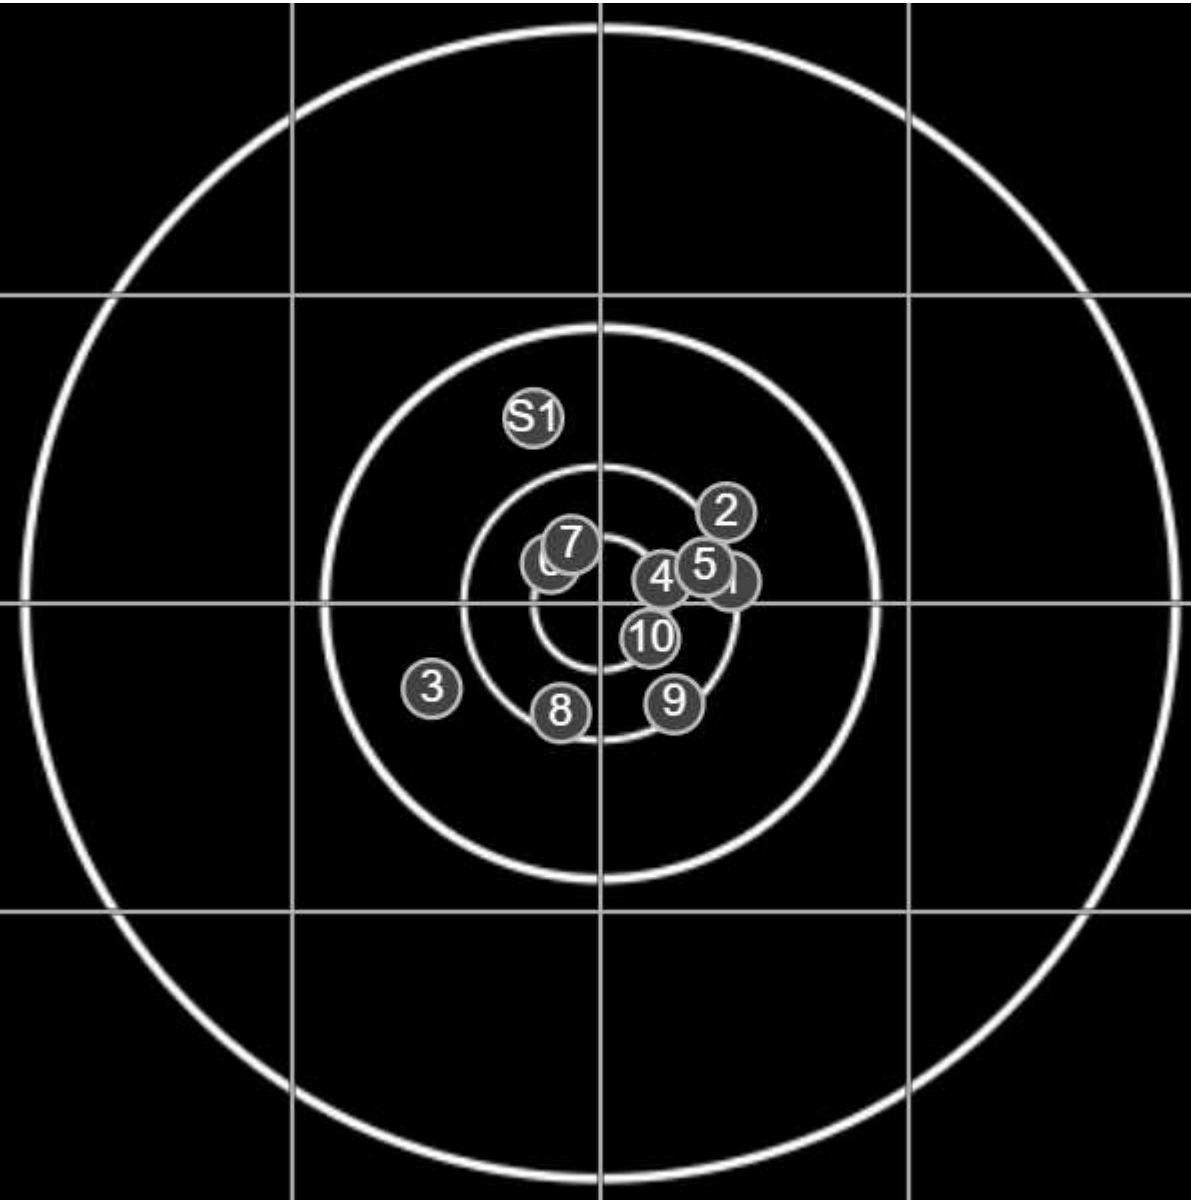

#	fps	score
10	2169	X
9	2176	6
8	2172	6
7	2184	X
6	2178	X
5	2179	6
4	2187	X
3	2175	5
2	2178	5
1	2168	6
S1	2182	(5)